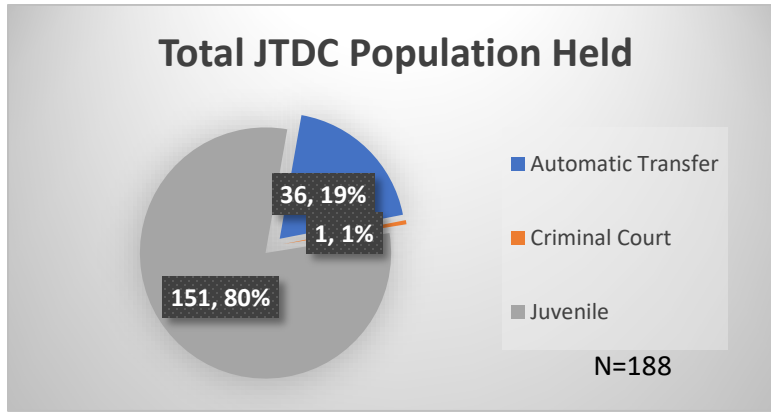

## Demographics for JTDC Population

### Monday Morning Midnight Count

Total # of probation Involved youth<sup>1</sup>: 1,200

<sup>1</sup> Probation Active: Any youth who is pending sentencing with an active social history, has been formally placed on probation or supervision with Cook County Juvenile Probation on the date of the report.