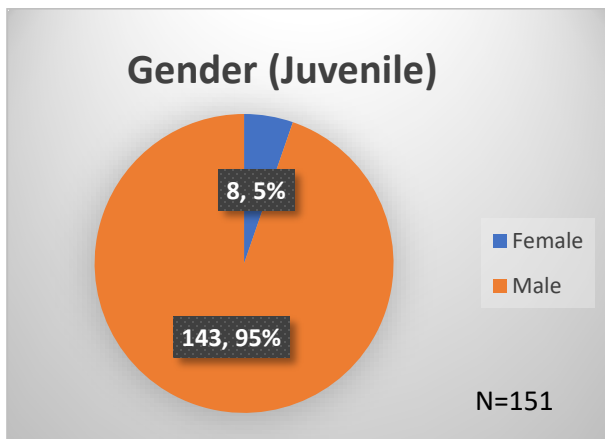

### Monday Morning Midnight Count

Total # of probation Involved youth<sup>1</sup>: 1,200

<sup>1</sup> Probation Active: Any youth who is pending sentencing with an active social history, has been formally placed on probation or supervision with Cook County Juvenile Probation on the date of the report.