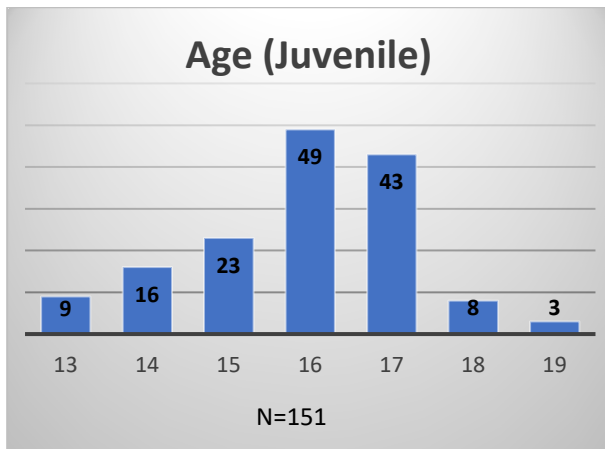

## Demographics for JTDC Population

### Monday Morning Midnight Count

Total # of probation Involved youth<sup>1</sup>: 1,200

<sup>1</sup> Probation Active: Any youth who is pending sentencing with an active social history, has been formally placed on probation or supervision with Cook County Juvenile Probation on the date of the report.